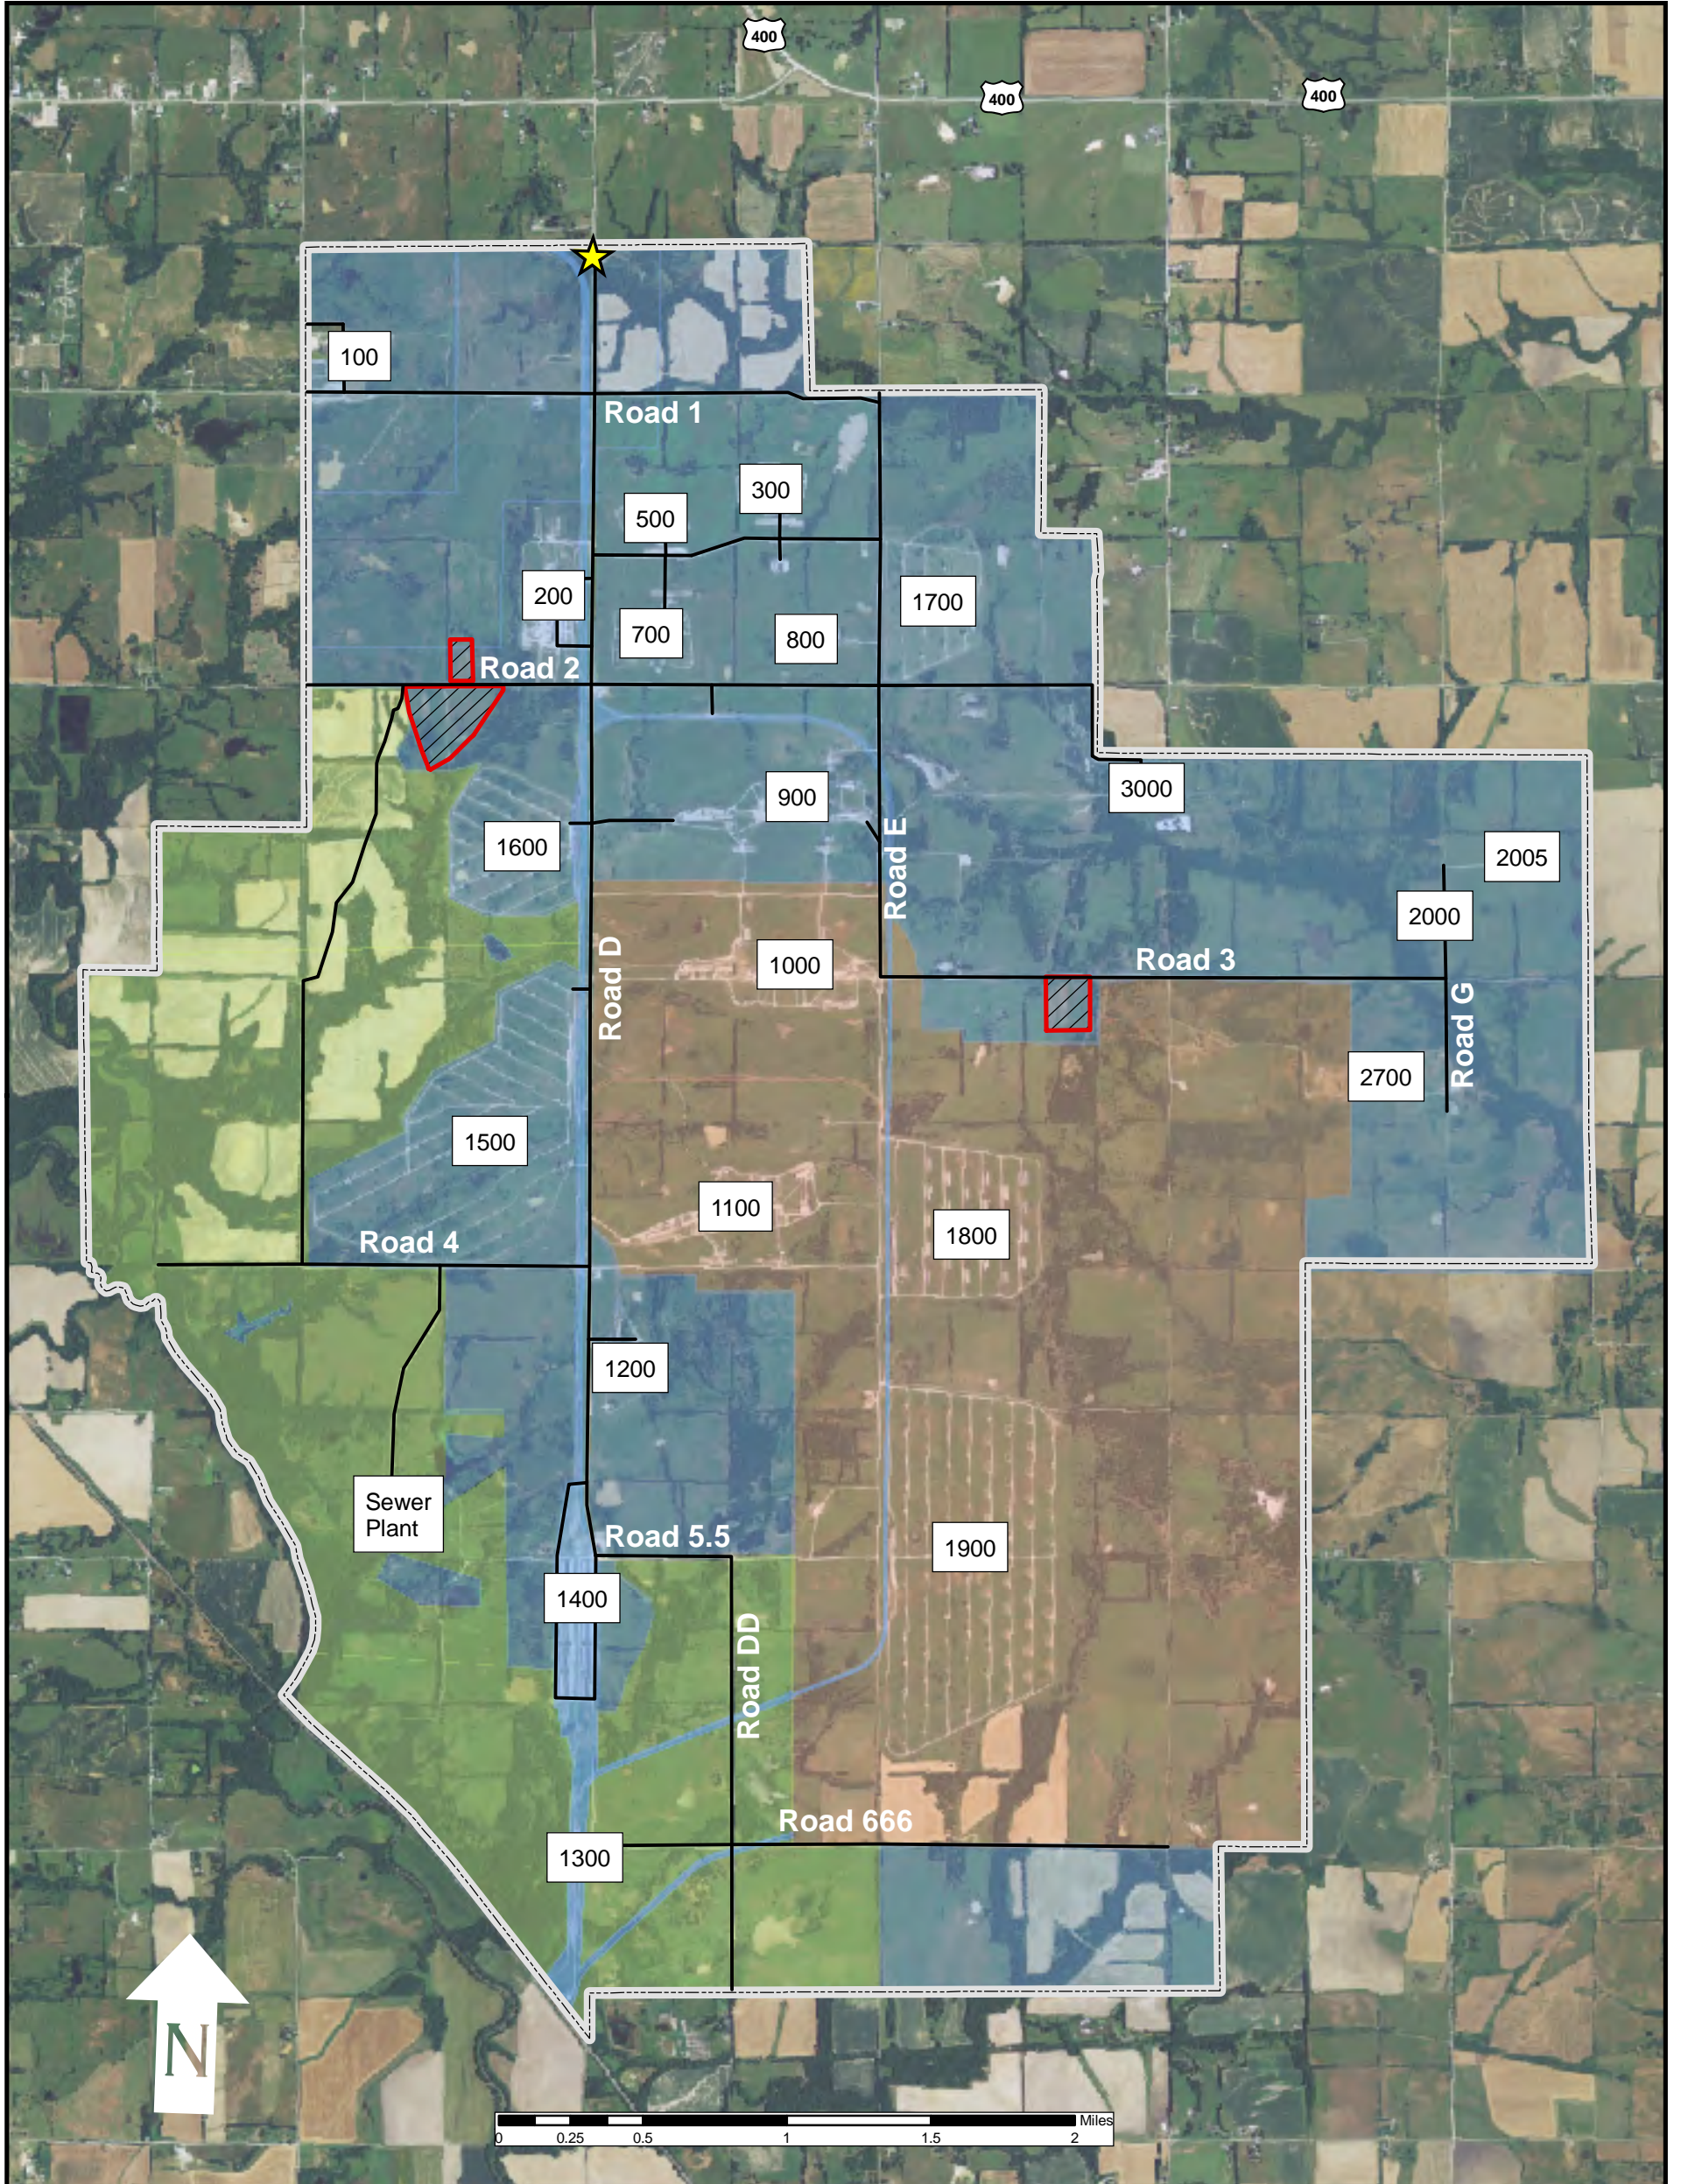

Great Plains Industrial Park - Production Lines

Legend	
	Entrance Gate
	Great Plains Industrial Park
	Kansas Department of Wildlife Parks & Tourism
	Day & Zimmermann Kansas LLC
	Landfills